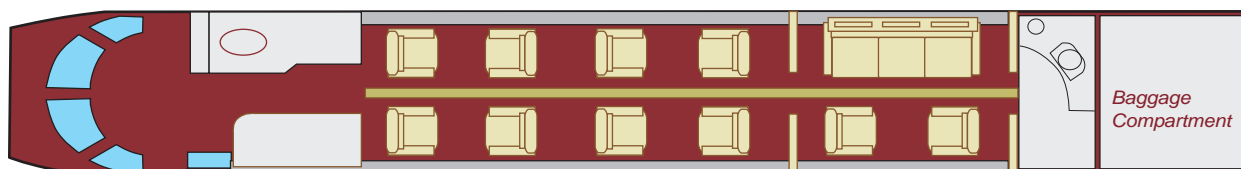

Seats configuration

* Configuration and specification may be varied without notification